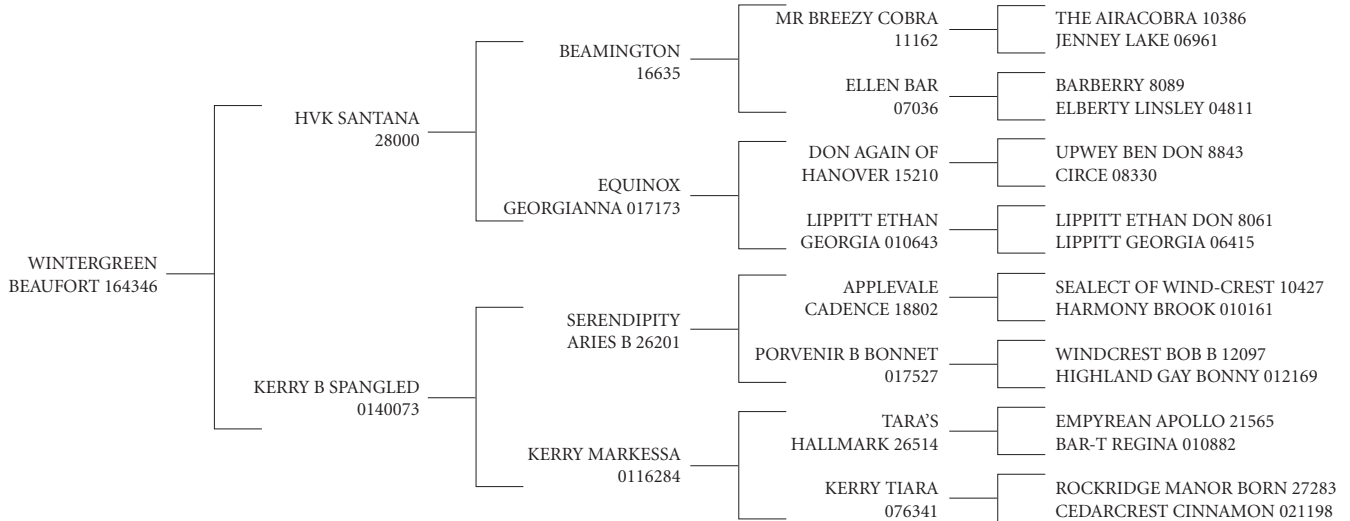

THE MORGAN HORSE  
BREEDING GUIDE

# WINTERGREEN BEAUFORT

Chestnut | 04/07/2004 | Breeder & Owner: Ann L. Taylor

SIRE OF:

**FIRECREST JULIA**  
(x Firecrest Allegra)

**WINTERGREEN JESSAMINE**  
(x M Bar D Highly Treasured)

**WINTERGREEN CINCODEMAYO**  
(x Wintergreen Astoria)